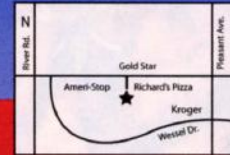

WATCH FOR THE GRAND OPENING OF OUR NEW LOCATION
APRIL 5TH ON 990 MAIN ST. IN HAMILTON • 513-894-0025

PFEFFERLE TIRE & AUTO

Serving Fairfield
& Hamilton
Hometown Proud!

Service

Celebrating
15 Years
of Servicing Your Vehicles!
Thanks,
From the Pfefferle Family

**WHERE WE
ADVISE AND
YOU DECIDE!**

479 Nilles Rd. • Fairfield • 829-1900
Monday - Friday: 8am - 5:30pm, Saturday: 8am - 12pm

www.pfefferletire.com

Up To $20 Coupon Card

After a purchase of a professionally installed Valvoline Oil Change.

(Coupon Card is made payable to the store location where you purchased your service, to use on your next visit toward any service.)

TIRE SPECIALS YOUR WALLET CAN HANDLE

- 185/65R14 - **$54⁹⁹** EACH
- 195/60R15 - **$54⁹⁹** EACH
- 215/70R15 - **$69⁹⁹** EACH
- 205/55R16 - **$69⁹⁹** EACH
- 225/60R16 - **$74⁹⁹** EACH

While supplies last. Price includes mounting, balancing, valve stems, & tire disposal. Expires 4/30/10.

ECONOMY OIL CHANGE
Plus FREE!!
$24⁹⁹

• Change the oil, up to 5 qts
• Valvoline oil filter • Lubricate chassis
Most Vehicles • With Reach® Coupon Only.
See Store For Details • Expires 4/30/2010.

Pfefferle Quick Lube
Pfefferle Tire & Auto • 829-1900

FULL SERVICE OIL CHANGE
Plus FREE!!
$29⁹⁹

(Includes Fluid Top Off)
• Change the oil, up to 5 qts
• Valvoline oil filter • Lubricate chassis
Most Vehicles • With Reach® Coupon Only.
See Store For Details • Expires 4/30/2010.

Pfefferle Quick Lube
Pfefferle Tire & Auto • 829-1900

FULL SERVICE PLUS OIL CHANGE
Plus FREE!!
$34⁹⁹

(Includes Tire Rotation)
• Change the oil, up to 5 qts
• Valvoline oil filter • Lubricate chassis
Most Vehicles • With Reach® Coupon Only.
See Store For Details • Expires 4/30/2010.

Pfefferle Quick Lube
Pfefferle Tire & Auto • 829-1900

FLUSH SERVICE
$20⁰⁰ OFF