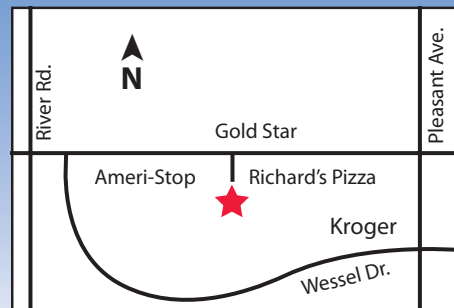

PFEFFERLE TIRE & AUTO

**NOW
OPEN**

HAMILTON

990 Main St.
Hamilton, OH 45013

513-894-0025

Mon - Fri: 7:30am - 6pm, Sat: 8am - 2pm, Closed Sun

Service

WHERE WE
ADVISE AND YOU DECIDE!

Celebrating
16 Years

of Servicing Your Vehicles!

Thanks,
From the Pfefferle Family

www.pfefferletire.com

Serving Fairfield & Hamilton
- Hometown Proud!

FAIRFIELD

479 Nilles Rd.
Fairfield, OH 45014

513-829-1900

Mon - Fri: 7:30am - 6pm, Sat: 8am - 2pm, Closed Sun